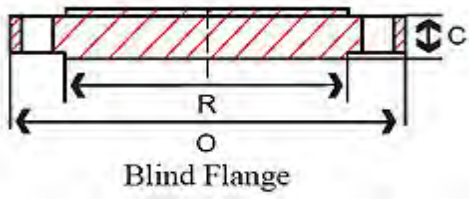

6" Blind Flange 304/304L SS 150#, O=11.00 ,C=1.00 ,R=8.50

Price: $143.64

Blind Flange 150# – Bolt Holes 8, diameter .88, Bolt Circle 9.50, (approx) 26 lb