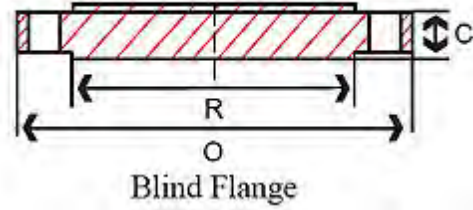

3" Blind Flange 316/316L SS 150#, O=7.50 ,C=.94 ,R=5.00

Price: $98.28

Blind Flange 150# – Bolt Holes 4, diameter .75, Bolt Circle 6.00, (approx) 9 lb