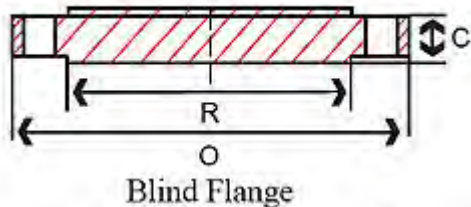

2" Blind Flange 304/304L SS 150#, O=6.00, C=.75, R=3.62

Price: $44.82

Blind Flange 150# – Bolt Holes 4, diameter .75, Bolt Circle 4.75, (approx) 5 lb