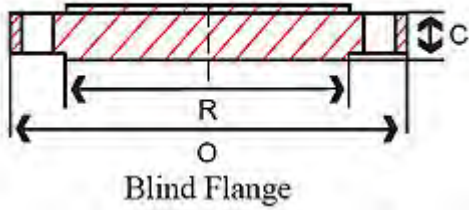

2 1/2" Blind Flange 304/304L SS 150#, O=7.00 ,C=.88 ,R=4.12

Price: $63.72

Blind Flange 150# – Bolt Holes 4, diameter .75, Bolt Circle 4.75, (approx) 5 lb