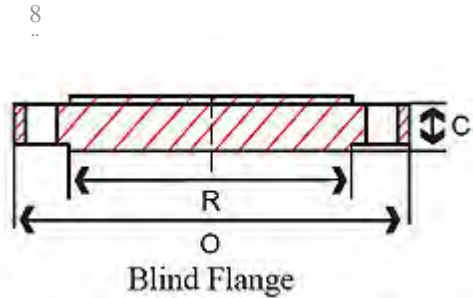

8" Blind Flange 316/316L SS 150#, O=13.50 ,C=1.12 ,R=10.62

Price: $444.96 Blind Flange 150# – Bolt Holes 8, diameter .88, Bolt Circle 11.75, (approx) 45 lb

5" Blind Flange 316/316L SS 150#, O=10.00 ,C=.94 ,R=7.31

Price: $173.34 Blind Flange 150# – Bolt Holes 8, diameter .88, Bolt Circle 8.50, (approx) 20 lb

10" Blind Flange 316/316L SS 150#, O=16.00 ,C=1.19 ,R=12.75

Price: $600.48 Blind Flange 150# – Bolt Holes 12, diameter 1.00, Bolt Circle 14.25, (approx) 70 lb

6" Blind Flange 316/316L SS 150#, O=11.00 ,C=1.00 ,R=8.50

Price: $219.78 Blind Flange 150# – Bolt Holes 8, diameter .88, Bolt Circle 9.50, (approx) 26 lb

12" Blind Flange 316/316L SS 150#, O=19.00 ,C=1.25 ,R=15.00

Price: $786.24 Blind Flange 150# – Bolt Holes 12, diameter 1.00, Bolt Circle 17.00, (approx) 110 lb