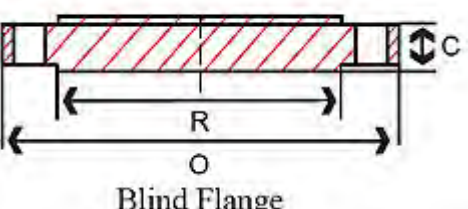

8" Blind Flange 304/304L SS 150#, O=13.50 ,C=1.12 ,R=10.62

Price: $262.98

Blind Flange 150# – Bolt Holes 8, diameter .88, Bolt Circle 11.75, (approx) 45 lb