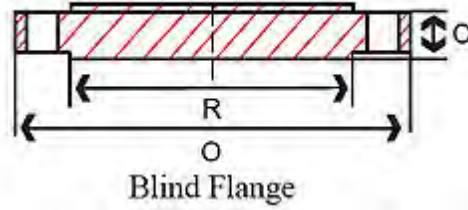

3" Blind Flange 304/304L SS 150#, O=7.50 ,C=.94 ,R=5.00

Price: $70.20

Blind Flange 150# – Bolt Holes 4, diameter .75, Bolt Circle 6.00, (approx) 9 lb