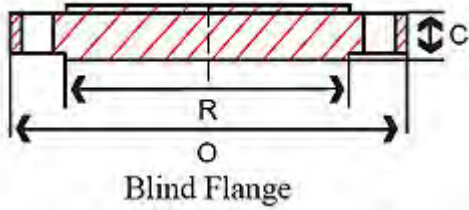

Price: \$143.64

Blind Flange 150# – Bolt Holes 8, diameter .88, Bolt Circle 9.50, (approx) 26 lb

8" Blind Flange 304/304L SS 150#, O=13.50 ,C=1.12 ,R=10.62

Price: \$262.98

Blind Flange 150# – Bolt Holes 8, diameter .88, Bolt Circle 11.75, (approx) 45 lb