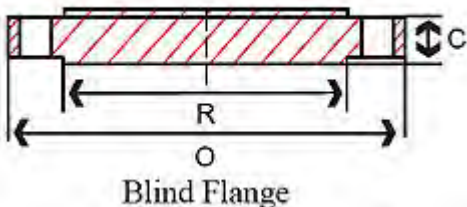

1 1/2" Blind Flange 304/304L SS 150#, O=5.00, C=.69, R=2.88

Blind Flange 150# – Bolt Holes 4, diameter .62, Bolt Circle 3.88, (approx) 4 lb