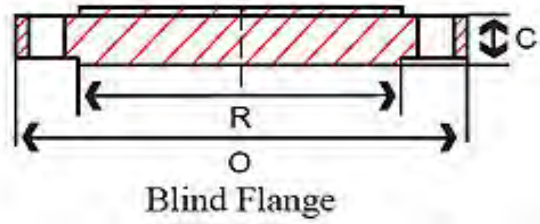

1/2" Blind Flange 304/304L SS 150#, O=3.50, C=.44, R=1.38

Price: \$21.60

Blind Flange 150# – Bolt Holes 4, diameter .62, Bolt Circle 3.12, (approx) 2 lb

3/4" Blind Flange 304/304L SS 150#, O=3.88, C=.50, R=1.69