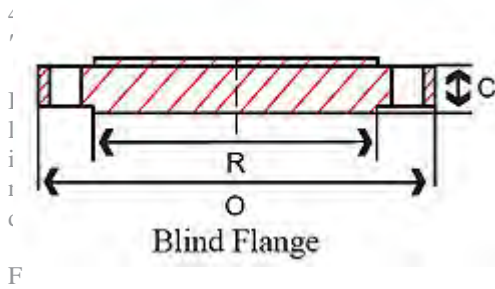

4" Blind Flange 316/316L SS 150#, O=9.00 ,C=.94 ,R=6.19

Price: $145.80 Blind Flange 150# – Bolt Holes 8, diameter .75, Bolt Circle 7.50, (approx) 17 lb