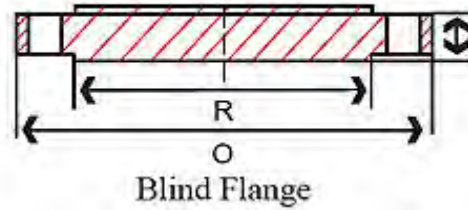

Price: \$70.20

Blind Flange 150# – Bolt Holes 4, diameter .75, Bolt Circle 6.00, (approx) 9 lb

4" Blind Flange 304/304L SS 150#, O=9.00 ,C=.94 ,R=6.19

Price: \$98.28

Blind Flange 150# – Bolt Holes 8, diameter .75, Bolt Circle 7.50, (approx) 17 lb