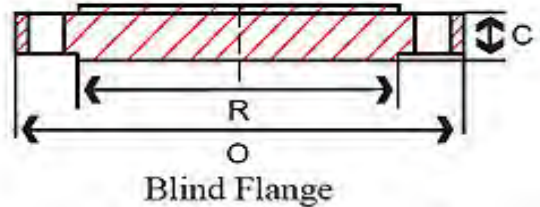

Price: \$23.76

Blind Flange 150# – Bolt Holes 4, diameter .62, Bolt Circle 3.12, (approx) 2 lb

1" Blind Flange 304/304L SS 150#, O=4.25, C=.56, R=2.00

Price: \$25.38

Blind Flange 150# – Bolt Holes 4, diameter .62, Bolt Circle 3.12, (approx) 2 lb