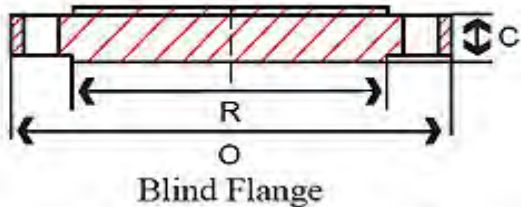

1" Blind Flange 304/304L SS 150#, O=4.25, C=.56, R=2.00

Price: $25.38

Blind Flange 150# – Bolt Holes 4, diameter .62, Bolt Circle 3.12, (approx) 2 lb