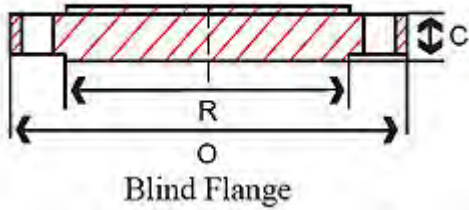

4" Blind Flange 304/304L SS 150#, O=9.00 ,C=.94 ,R=6.19

Price: $98.28

Blind Flange 150# – Bolt Holes 8, diameter .75, Bolt Circle 7.50, (approx) 17 lb